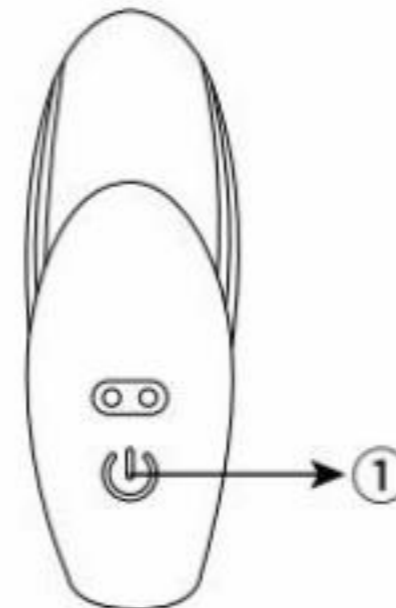

User Manual

Product Details

Size: 110*25*30mm

Volume: <50dB

Net Weight: 70g

Charging Mode: USB Magnetic Charging

Charging Time: About 90 minutes

Usage Time: About 60 minutes

Operate On Product

- * Hold ① for 1.5 seconds, the indicator lights up and the product is in standby.
- * Click on ① to switch between 10 modes.
- * Hold ① for 1.5 seconds to turn the product off.