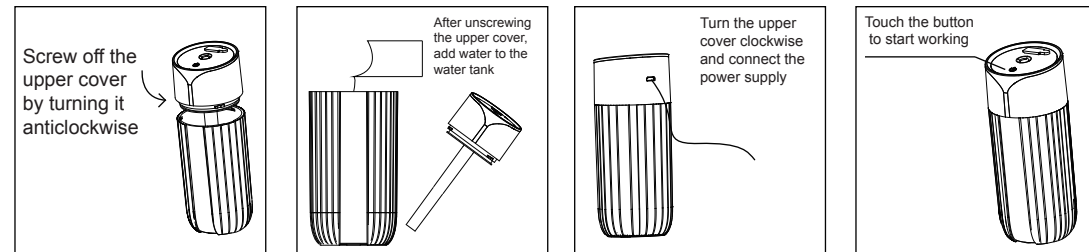

Step diagram

Precautions and troubleshooting solutions

*Please use mineral water or tap water.Not used for a long time,please drain the water tank.
*The machine is a precision machine,do not dismantle,avoid scratching the atomization chio.
*No fog spray or spray smaller --- Water tank without water /water shortage/absorbent cotton swabs are not fully absorbent or loose.
*Spraying smell - replace water or cotton swabs or wipe the chips with a small amount of white vinegar cotton swabs.