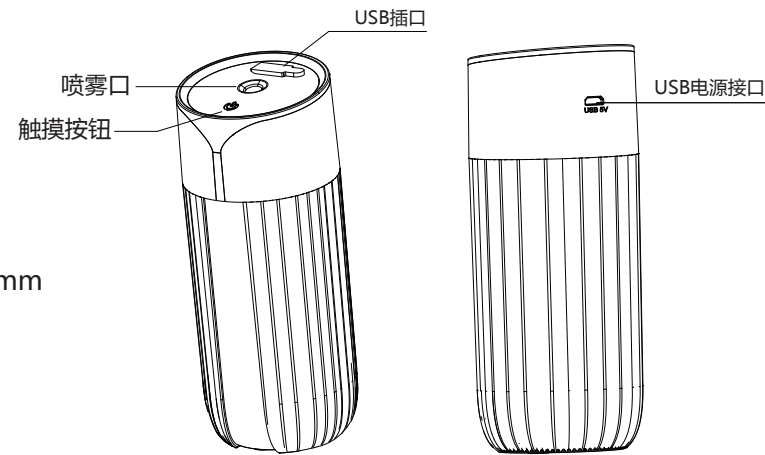

加湿器使用说明书

产品参数

产品名称: USB加湿器
产品型号: HDC2008A
工作电压: USB5V
工作电流: 400MA
额定功率: 2W
水箱容量: 300mL
工作时间: 8小时左右
喷雾量: 20-40ML/H
产品尺寸: 75x75x185mm
材质: ABS+PP
产品重量: 140g
标准: GB4706
检验: 合格
产地: 中国

操作说明

逆时针旋转拧开上盖加水(加水量不得超过最高水位),待棉棒完全吸水后接通电源;
单击触摸按键,开启喷雾,再次单击,关闭喷雾(以此循环);
长按触摸按键,开启灯光,再次长按,关闭灯光(以此循环)。

Operation manual of humidifier

Product Parameter

Product name:USB Humidifier
Product model:HDC2008A
Working voltage:USB5V
Working current:400MA
Service power:2W
Water capacity:300mL
Working time:8hours
Spray amount:20-40ML/H
product size:75x75x185mm
Material:ABS+PP
Net weight:140G
Standard:GB4706
Inspection:Qualified
Made in China

Operating instruction

Turn the upper cover anticlockwise and add water(The amount of water added should not exceed the maximum water level.),Turn on the power supply after the cotton swab has completely absorbed water.
Touch on the key, open the spray, click again, and close the spray(cycle as the).
Press and hold the touch button, and press it hold again to turn off the light(cycle as the).