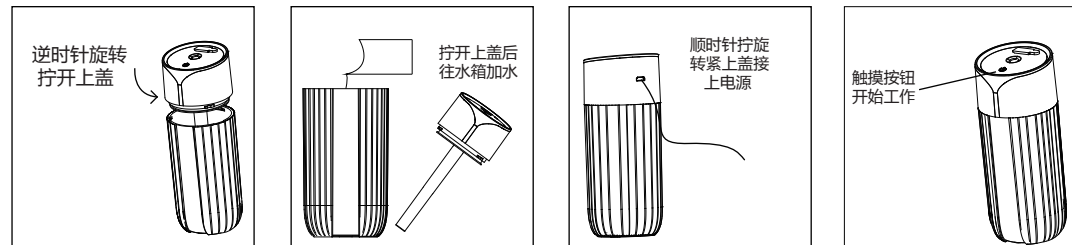

加湿器使用说明书

产品参数

产品名称: USB加湿器
产品型号: HDC2008A
工作电压: USB5V
工作电流: 400MA
额定功率: 2W
水箱容量: 300mL
工作时间: 8小时左右
喷雾量: 20-40ML/H
产品尺寸: 75x75x185mm
材质: ABS+PP
产品重量: 140g
标准: GB4706
检验: 合格
产地: 中国

操作说明

逆时针旋转拧开上盖加水(加水量不得超过最高水位),待棉棒完全吸水后接通电源;
单击触摸按键,开启喷雾,再次单击,关闭喷雾(以此循环);
长按触摸按键,开启灯光,再次长按,关闭灯光(以此循环)。

步骤图示

注意事项及故障解决方法

*请使用矿物质水(矿泉水、自来水等),不建议使用纯净水以免喷雾口残留水珠。长时间不使用请倒干水箱里面的水,以免水变质产生异味。
*本机器为加湿器而非香薰器,请勿添加精油以免影响机器寿命及腐蚀水箱。
*本机器为精密机器,请勿拆解,切勿用硬物刮碰雾化芯片。
*无雾喷出或喷雾变小---水箱无水/水量不足/吸水棉没有完全吸水或松动。
*喷雾有异味--更换水或棉棒或者用沾少量白醋轻轻擦拭雾化片。

Operation manual of humidifier

Product Parameter

Product name:USB Humidifier
Product model:HDC2008A
Working voltage:USB5V
Working current:400MA
Service power:2W
Water capacity:300mL
Working time:8hours
Spray amount:20-40ML/H
product size:75x75x185mm
Material:ABS+PP
Net weight:140G
Standard:GB4706
Inspection:Qualified
Made in China

Operating instruction

Turn the upper cover anticlockwise and add water(The amount of water added should not exceed the maximum water level.),Turn on the power supply after the cotton swab has completely absorbed water.
Touch on the key, open the spray, click again, and close the spray(cycle as the).
Press and hold the touch button, and press it hold again to turn off the light(cycle as the).

Step diagram

Precautions and troubleshooting solutions

*Please use mineral water or tap water.Not used for a long time,please drain the water tank.
*The machine is a precision machine,do not dismantle,avoid scratching the atomization chio.
*No fog spray or spray smaller --- Water tank without water /water shortage/absorbent cotton swabs are not fully absorbent or loose.
*Spraying smell - replace water or cotton swabs or wipe the chips with a small amount of white vinegar cotton swabs.