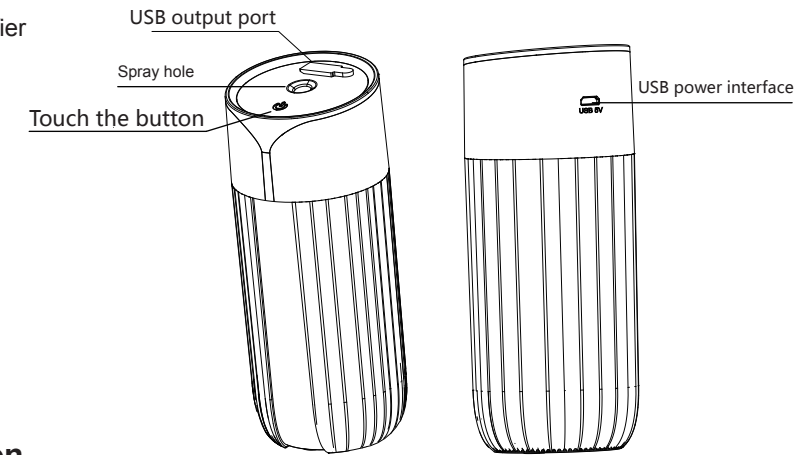

加湿器使用说明书

产品参数

产品名称: USB加湿器
产品型号: HDC2008A
工作电压: USB5V
工作电流: 400MA
额定功率: 2W
水箱容量: 300mL
工作时间: 8小时左右
喷雾量: 20-40ML/H
产品尺寸: 75x75x185mm
材质: ABS+PP
产品重量: 140g
标准: GB4706
检验: 合格
产地: 中国

操作说明

逆时针旋转拧开上盖加水(加水量不得超过最高水位),待棉棒完全吸水后接通电源;
单击触摸按键,开启喷雾,再次单击,关闭喷雾(以此循环);
长按触摸按键,开启灯光,再次长按,关闭灯光(以此循环)。

Operation manual of humidifier

Product Parameter

Product name:USB Humidifier
Product model:HDC2008A
Working voltage:USB5V
Working current:400MA
Service power:2W
Water capacity:300mL
Working time:8hours
Spray amount:20-40ML/H
product size:75x75x185mm
Material:ABS+PP
Net weight:140G
Standard:GB4706
Inspection:Qualified
Made in China

Operating instruction

Turn the upper cover anticlockwise and add water(The amount of water added should not exceed the maximum water level.),Turn on the power supply after the cotton swab has completely absorbed water.
Touch on the key, open the spray, click again, and close the spray(cycle as the).
Press and hold the touch button, and press it hold again to turn off the light(cycle as the).